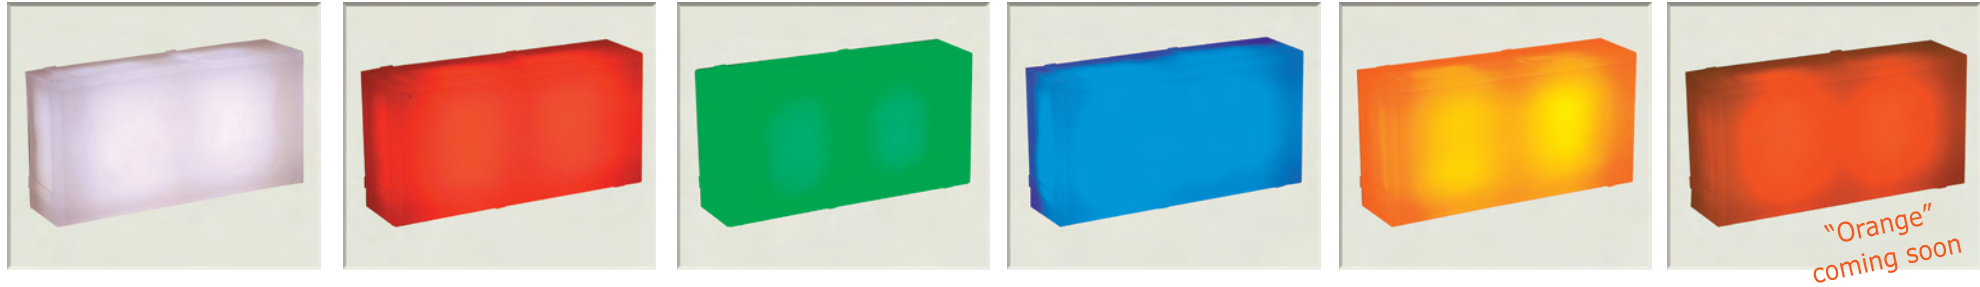

Serie Beta matt

Serie Beta matt — are the paving lights, produced in white, matt color with rugged glowing surface, which also can be applied as build-in lighting components of glazed Dutch tile.

Technical parameters

Size: 198x98x57 (±3) mm
 Weight Netto: 1.5 kg
 Cable: 1500 mm
 IP Code: IP68

Article	Description
LX218322	Beta white, matt, 12V, 1.68W, 198x98x57 (±3) mm, IP68, cable 1500 mm
LX218324	Beta red, matt, 12V, 1.68W, 198x98x57 (±3) mm, IP68, cable 1500 mm
LX218325	Beta green, matt, 12V, 1.68W, 198x98x57 (±3) mm, IP68, cable 1500 mm
LX218326	Beta blue, matt, 12V, 1.68W, 198x98x57 (±3) mm, IP68, cable 1500 mm
LX218327	Beta melon, matt, 12V, 1.68W, 198x98x57 (±3) mm, IP68, cable 1500 mm
LX218328	Beta orange, matt, 12V, 1.68W, 198x98x57 (±3) mm, IP68, cable 1500 mm